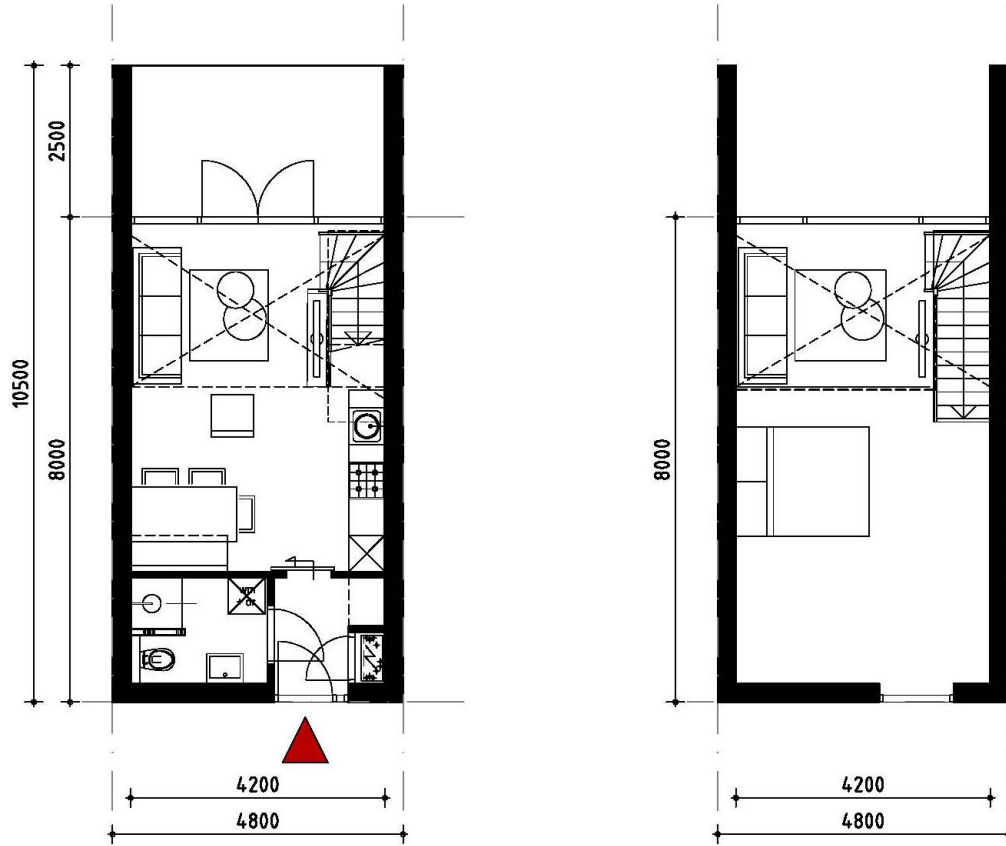

Tiny house

AREA
ROER MOND